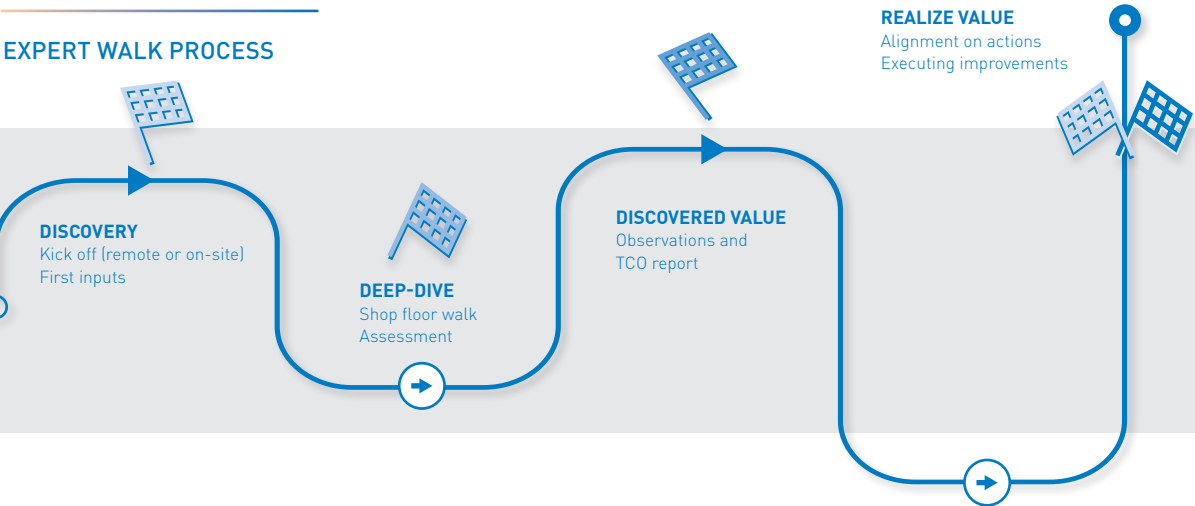

BOSSARD

Proven Productivity

Expert Walk

From Insight to Impact in Your Assembly Process

EXPERT WALK

From Insight to Impact in Your Assembly Processes

With an Expert Walk you gain clear insights into your assembly environment on the scope you choose. You reveal optimization potential in operations, quality and cost, from single fastening applications to entire assembly lines.

ASSEMBLY COST REDUCTION

OPTIMIZED PROCESSES

QUALITY IMPROVEMENTS

HIGHER PRODUCTIVITY

Use Expert Walk to uncover optimization potential and get a second specialist review of your assembly processes. Gain confirmation that you are on the right track and identify optimal solutions for existing challenges.

EXPERT WALK

From Analysis to Impact

Through a clear, step-by-step approach, we help you validate current practices, uncover improvement opportunities, and turn insights into measurable value.

DISCOVER	DEEP DIVE	DISCOVERED VALUE	REALIZE VALUE
First analysis to understand where we can help	Comprehensive analysis to the depth you choose (on site)	Presentation of observations and potential impact	Integration of agreed & measurable improvements
<ul style="list-style-type: none">Initial discussion to capture needs & prioritiesTargeted questions to identify focus areasEarly engineering input on potential solutionsNDA, upon request for transparency and comfort	<ul style="list-style-type: none">On-site review: single applications to full linesAdvisory on fasteners, joints and process flowAssessment of tools, equipment and settingsAnalysis of quality performance & failures	<ul style="list-style-type: none">Easy explained report summarizing findingsIdentified optimization opportunitiesInitial TCO / value estimation and cost driversIndication of quality improvement & potential risk	<ul style="list-style-type: none">Customer decision alignment on recommended actionsExecuting improvementsTurn insights into measurable shop-floor results