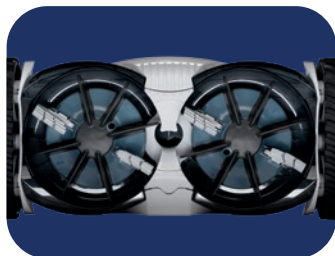

**POWERFUL
SUCTION**

**DUAL
SCRUBBERS**

**360° DEGREE
ROTATION**

S10 MECHANICAL SUCTION CLEANER

Providing an exceptional cleaning experience, the Astralpool S10 mechanical suction cleaner continuously delivers strong suction power to scrub and remove algae and fine particles from the pool floor and walls.

DUAL SCRUBBERS

Delivering a deep clean, the dual scrubbers tackle fine, stuck-on debris, and fine particles. The scrubbing brushes are easily replaceable when worn.

CHANGEABLE DEBRIS COLLECTOR

An adjustable vent allowing collection of small to larger debris of up to 4cm in diameter (not suitable for long leaves such as palm leaves).

CATERPILLAR TYRES

Incredible manoeuvrability on all pool surfaces, climbing up walls and cleaning around tight corners.

360° ROTATION

Delivers optimal navigation pool coverage to ensure no area is missed, with a wider cleaning path.