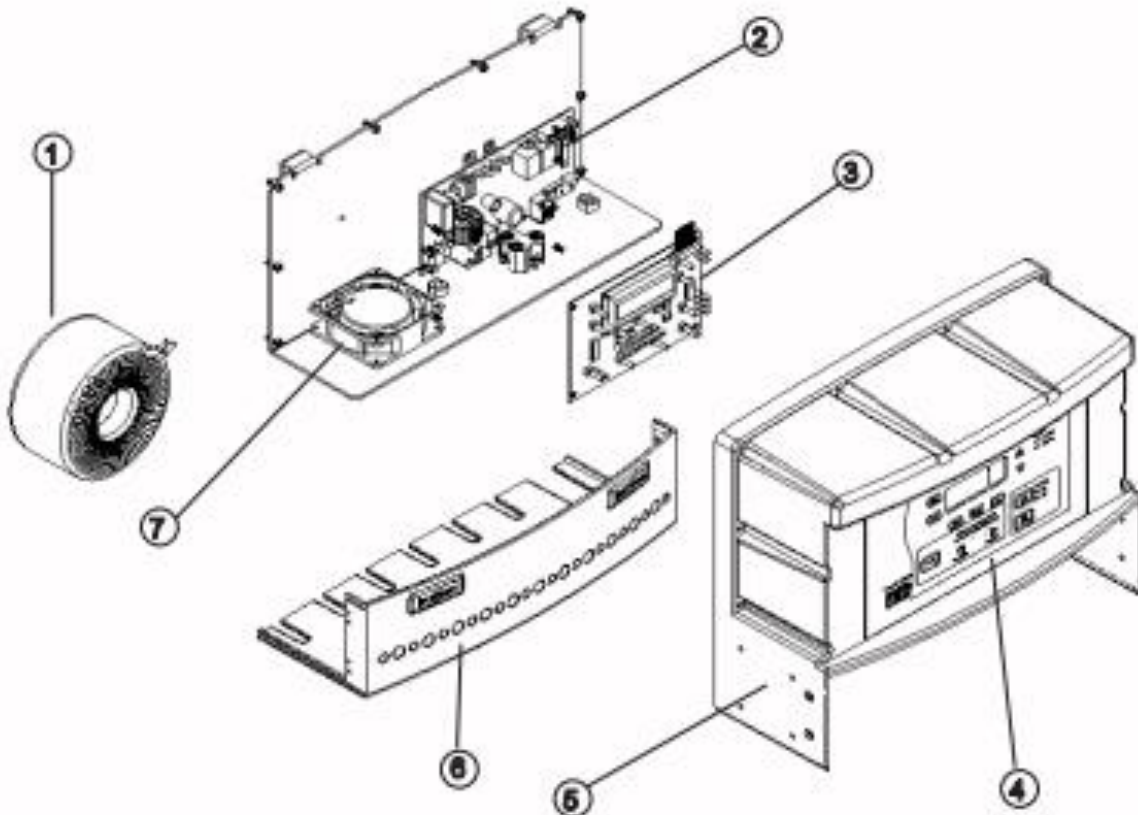

VX CHLORINATOR

sales@astralpool.com.au
www.astralpool.com.au

ITEM No	DESCRIPTION	PART NUMBER	QTY
1	TRANSFORMER 6 & 7 SERIES	70304	1
	TRANSFORMER 9 SERIES	70305	1
1	TRANSFORMER 11 SERIES	70306	1
2	PCB – T MODELS	70382	1
2	PCB – S MODELS	70383	1
3	USER PCB	70298	1
4	FACIA LABEL - T MODELS	LABEL275	1
4	FACIA LABEL - S MODLES	LABEL276	1
5	ENCLOSURE	13990	1
6	REFER TO 13990	13990	1
7	COOLING FAN	76223	1
NOT SHOWN	LABEL 6 SERIES	LABEL278	1
NOT SHOWN	LABEL – 7 SERIES	LABEL279	1

NOT SHOWN	LABEL 9 SERIES	LABEL280	
NOT SHOWN	LABEL – 11 SERIES	LABEL281	
NOT SHOWN	ASTRALPOOL LABEL	LABEL260	
NOT SHOWN	POWER CABLE	703001	
NOT SHOWN	PUMP OUTLET PLUG	20032	
NOT SHOWN	CELL POWER CABLE	703002	
NOT SHOWN	COMPONENT BAG	78300	
NOT SHOWN	INSTRUCTION MANUAL	INST245	
NOT SHOWN	WALL MOUNTING PLATE	921008	
NOT SHOWN	BACK UP BATTERY – T MODELS ONLY	70313	
NOT SHOWN	EARTH WIRE	703005	
NOT SHOWN	ACTIVE/NEUTRAL WIES	703007	
NOT SHOWN	POWER CABLE STRAIN RELEIF	20033	
NOT SHOWN	CELL CABLE STRAIN RELEIF	20036	
NOT SHOWN	BACK PLATE	914502	
NOT SHOWN	6 PLATE COMPLETE CELL	21905	
NOT SHOWN	6 PLATE INTERNAL ONLY	21915	
NOT SHOWN	7 PLATE COMPLETE CELL	21906	
NOT SHOWN	7 PLATE INTERNAL CELL	21916	
NOT SHOWN	9 PLATE COMPLETE CELL	21907	
NOT SHOWN	9 PLATE INTERNAL CELL	21917	
NOT SHOWN	11 PLATE COMPLETE CELL	21908	
NOT SHOWN	11 PLATE INTERNAL CELL	21918	