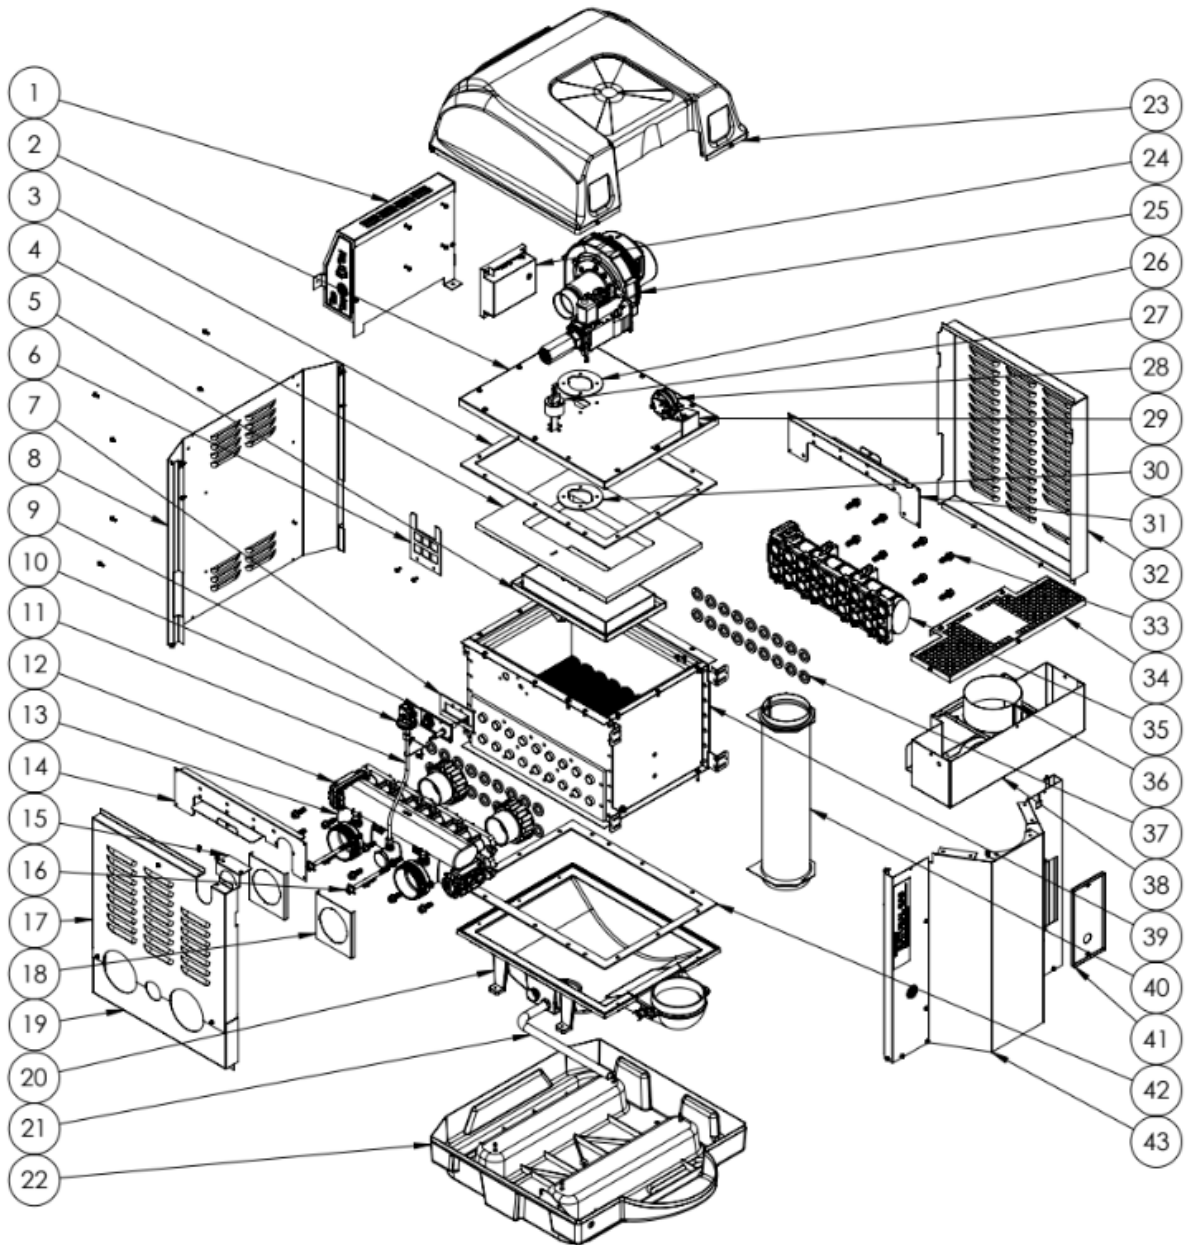

ICI 400 HEATER

sales@astralpool.com.au
www.astralpool.com.au

ITEM No	DESCRIPTION	PART NUMBER	QTY
1	USER PANEL PCB	781665	1
2	FAN PLATE-ALL MODELS	9189430	1
3	FAN GASKET –ALL MODELS	78135	1
3	GASKET- FAN PLATE-ALL MODELS	78135	1
4	FAN PLATE INSULATION-ALL MODELS	1115068	1
5	BURNER-ALL MODELS	78409	1
8	FRONT EXTERNAL PANEL-ALL MODELS	1115114	1
9	FLAME ROD WITH SIGHT GLASS-ALL MODELS	77140	1
10	PRESSURE SWITCH – ALL MODELS	71580	1
11	PRESSURE SWITCH TUBE-ALL MODELS	1115124	1
12	CROSS OVER RETURN HEADER	SP21411	1
13	IN/OUT HEATER-ALL MODELS	SP20410	1
14	WATER SHIELD-ALL MODELS	1115120	1
15	GAS INLET MASKING BRACKET-ALL MODELS	1115119	1
16	BOLT M8 X 112- square washer	71850	2
17	SIDE PANEL-IN/OUT LOWER-ALL MODELS	1115109	1
18	HEADER HOLE FILLER PLATE	918007	2
19	LOWER SIDE PANEL-ALL MODELS	1115118	1
20	ALUMINUM BASE-ALL MODELS	SP78126	1
21	DRAIN HOSE	SP78164	1
22	PLASTIC BASE-ALL MODELS	14600014	1
23	PLASTIC TOP COVER-ALL MODELS	14600016	1
24	IGNITION MODULE –ALL MODELS	781382	1
25	FAN-INDUCTION	78132	1
25	WATER SHIELD-ALL MODELS	1114690	1
26	GASKET-FAN TO PLATE	78135	1
27	H.S.I – ALL MODELS	726067	1
28	AIR PRESSURE SWITCH	77139	1
29	AIR PRESSURE MOUNT BRACKET-ALL MODELS	1115129	1
30	FIBER GASKET	78141	1
31	WATER SHIELD LEFT SIDE	1114689	1
32	EXTERNAL PANEL-LEFT SIDE	1115115	1
33	HEADER BOLTS	40152	16
34	FLUE TOP COVER OUTDOOR-ALL MODELS	1115126	1
34	FLUE TOP COVER INDOOR-ALL MODELS	1115600	1
35	RETURN HEADER	71049	1
36	INDOOR FLUE SPIGOT	1115110	1
37	GASKET-TUBE SEALS-BAG OF 9	76121	4
38	FLUE BASE-ALL MODELS	1115103	1
39	HEAT EXCHANGER 400- & INSULATION	SP111552	1
40	FLUE TUBE-ALL MODELS	78808	1
41	REAR ENCLOSURE CRESENT PANEL-ALL MODELS	1115102	1
42	GASKET	15125013	
43	EXTERNAL REAR PANEL-ALL MODELS	1115101	1