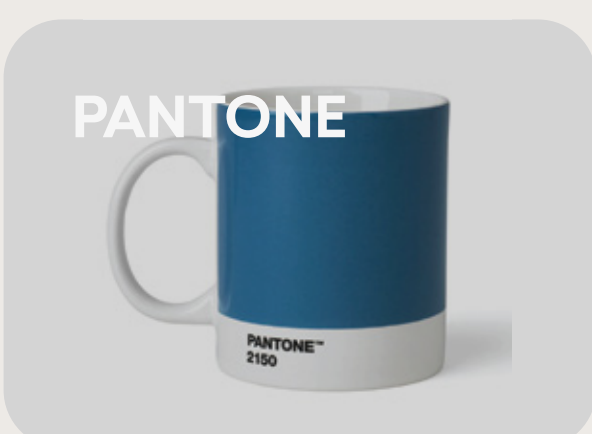

IZIPIZI

OASIS
COLLECTION
145 GEL

KAVEULI

KAVEULI
PERFUME
1940 GEL

KASHKASH

TIMELESS
DUO
180 GEL

VITRA

TOOLBOX
LEVY, Pale
Rose
125 GEL

VITRA

NUAGE
LARGE
550 GEL

CDG

LARGE
BLACK
BAGS
1350 GEL

CDG

BLUE
WALLET
450 GEL

LEXON

MINA -
GLOSSY
105 GEL

STORIES
OF ITALY

COLOR MIX
GLASSES
Set of 6
1500 GEL

PANTONE

MUG -
BLUE
45 GEL

PANTONE

NOTEBOOK
SMALL
(BLANK) -
BLUE
65 GEL

THE LOOP

SMALL
PINK/
GREY
250 GEL